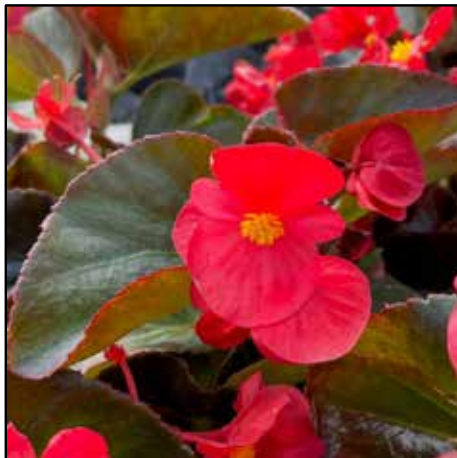

White — Bronze Leaf

Pink — Bronze Leaf

Red — Green Leaf

White — Green Leaf

Rose — Green Leaf

BIG SERIES BEGONIAS

May reach up to 20" in height and 15" wide.

Red — Bronze Leaf