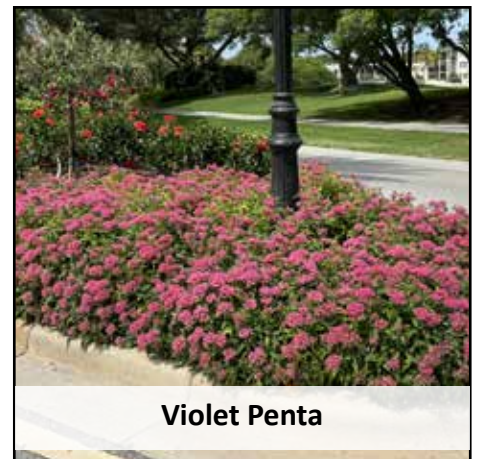

Red

White

Red Penta

Red & Pink Penta - Bush Daisies

Violet Penta

BEGONIAS

(Grows 9-12" and spreads 7-9")

Red — Bronze Leaf

White — Bronze Leaf

Pink — Bronze Leaf

Red — Green Leaf

White — Green Leaf

Rose — Green Leaf

BIG SERIES BEGONIAS

May reach up to 20" in height and 15" wide.

Red — Bronze Leaf