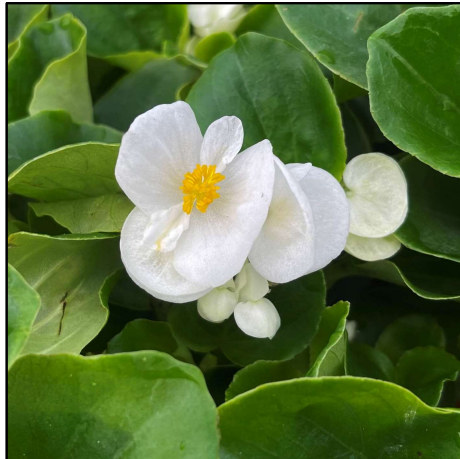

**Magenta**

**Burgundy**

**Pink Halo**

**Grows 14 to 20" high and 10-12" Wide.**

# BEGONIAS

(Grows 9-12" and spreads 7-9")

Red – Bronze Leaf

White – Bronze Leaf

Pink – Bronze Leaf

Red – Green Leaf

White – Green Leaf

Rose – Green Leaf

## BIG SERIES BEGONIAS

May reach up to 20"  
in height and 15"  
wide.

Red – Bronze Leaf

Rose – Bronze Leaf