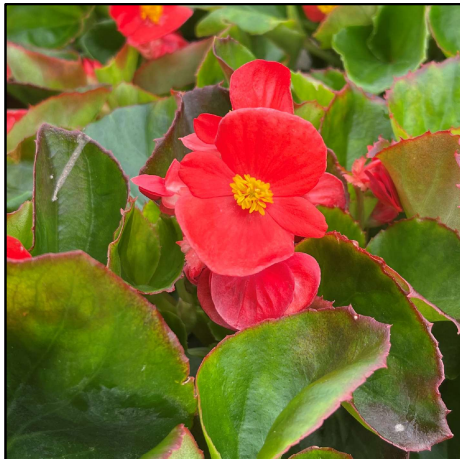

# BEGONIAS

(Grows 9-12" and spreads 7-9")

Red – Bronze Leaf

White – Bronze Leaf

Pink – Bronze Leaf

Red – Green Leaf

White – Green Leaf

Rose – Green Leaf