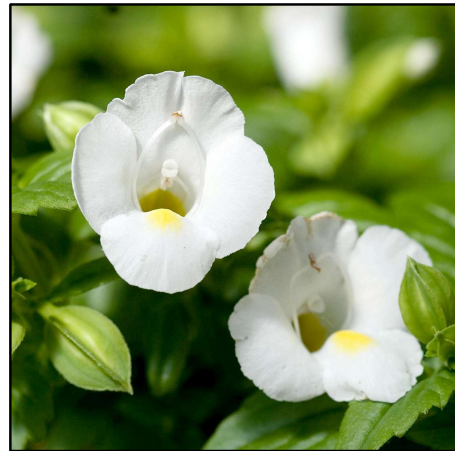

# COLEUS

Medium – H: 16-32" W: 12-24"

**Rustic Orange**  
Short

**Strawberry**  
Medium

**Vino**  
Medium

# TORENIA

(Grows 6-8" tall and 6-8" wide)

**DEEP BLUE**

**WHITE**

**BURGUNDY**

**ROSE**