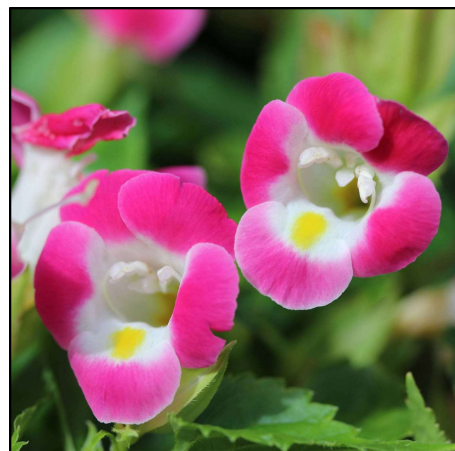

# TORENIA

(Grows 6-8" tall and 6-8" wide)

**DEEP BLUE**

**WHITE**

**BURGUNDY**

**ROSE**