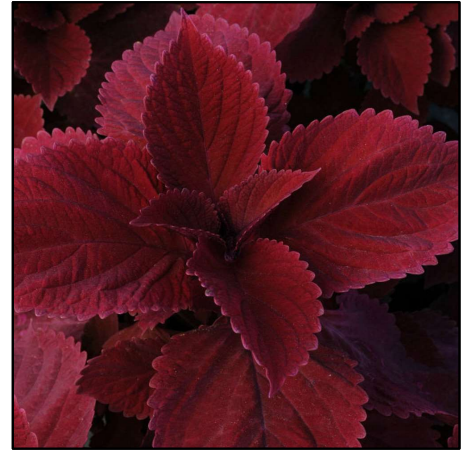

# COLEUS

Tall – H: 20-36" W: 12-22"

Short – H: 14-28" W: 12-22"

**Defiance**  
Tall

**Wasabi**  
Tall

**Red Star**  
Tall

**Ruby Star**  
Tall

**Alabama**  
Tall

**Oxford Street**  
Tall

**Gay's Delight**  
Tall

**Eggplant Black Star**  
Short

**Broad Street**  
Short