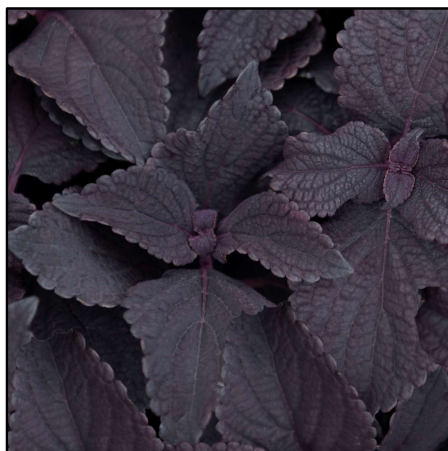

# COLEUS

Tall – H: 20-36" W: 12-22"

Short – H: 14-28" W: 12-22"

**Defiance**  
Tall

**Wasabi**  
Tall

**Red Star**  
Tall

**Ruby Star**  
Tall

**Alabama**  
Tall

**Oxford Street**  
Tall

**Gay's Delight**  
Tall

**Eggplant Black Star**  
Short

**Broad Street**  
Short