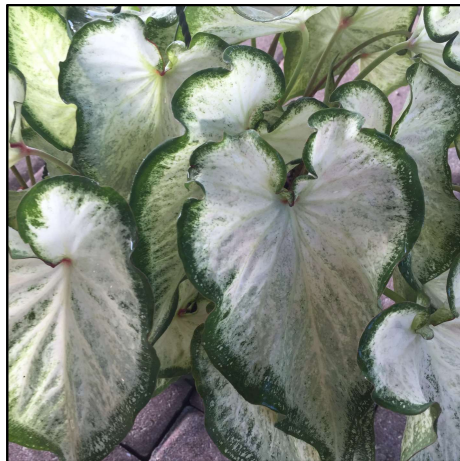

# CALADIUMS – STRAP LEAF

Strap leaf Caladiums are more compact and have smaller leaves. They grow about 8-16" tall.

(Sun Tolerance & Height)

**Cherry Tart**  
Full Sun - Short

**White Wing**  
Full Sun - Medium

**Florida Sweetheart**  
Full Sun - Short

**Red Ruffles**  
Full Sun - Short

**Icicle**  
Full Sun - Short

Strap leaf Caladiums are more compact and have smaller leaves. They grow about 8-16" tall.