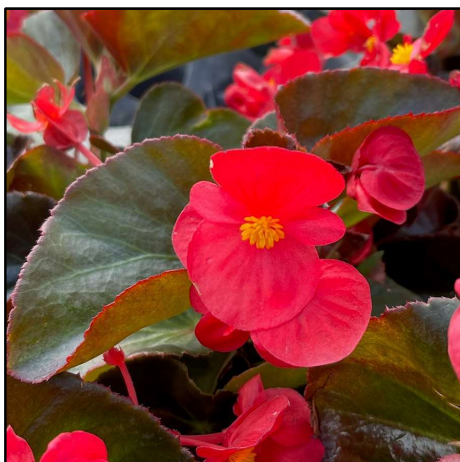

BIG SERIES BEGONIAS

May reach up to 20"
in height and 15"
wide.

Red – Bronze Leaf