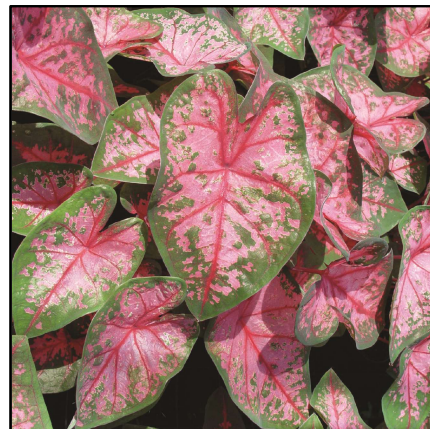

Carolyn Whorton
Full Sun - Tall