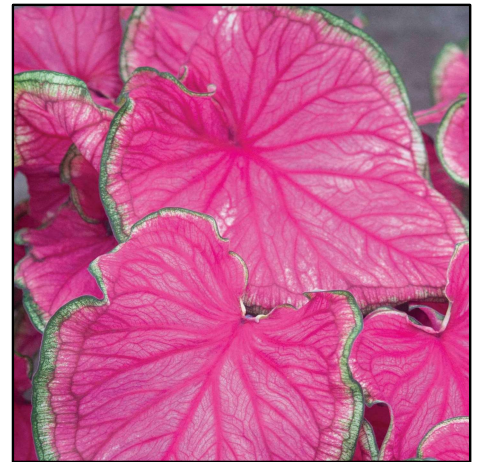

# CALADIUMS – STRAP LEAF

Strap leaf Caladiums are more compact and have smaller leaves. They grow about 8-16" tall.

(Sun Tolerance & Height)

**Cherry Tart**  
Full Sun - Short

**White Wing**  
Full Sun - Medium

**Florida Sweetheart**  
Full Sun - Short

**Red Ruffles**  
Full Sun - Short

**Icicle**  
Full Sun - Short

Strap leaf Caladiums are more compact and have smaller leaves. They grow about 8-16" tall.